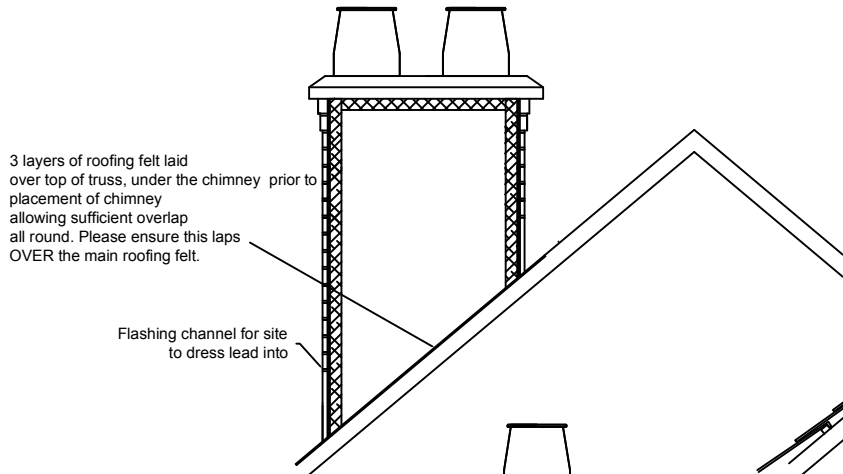

Mono pitch Chimney Design

Finished view along ridge

Section view along ridge

Sectional view showing construction

Section view from front/rear

Finished view from front/rear

Project:	
Project / Dwg N	
Date	Rev
Scale nts	
Unit 16 Oakwood Road Oak Tree Business Park Mansfield Nottinghamshire NG18 3HQ Tel: 01623 621581 Fax: 01623 621215 Email: sales@banburyinnovations.co.uk www.banburyinnovations.co.uk <small>Company registration 6880545 VAT number 971 9154 92</small>	