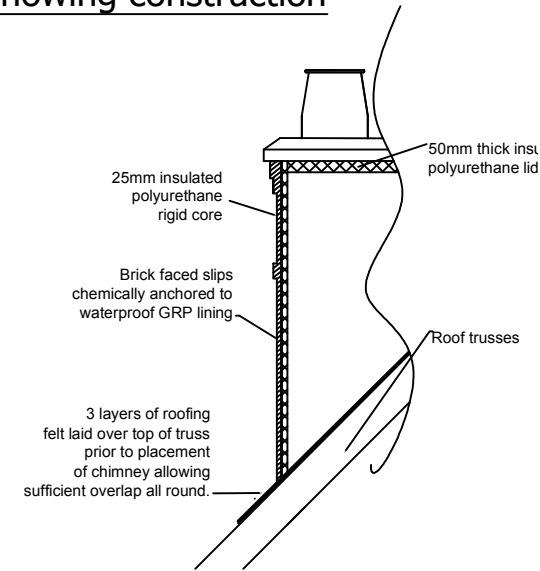

Mono pitch Chimney Design

Finished view along ridge

Section view along ridge

Sectional view showing construction

Section view from front/rear

Finished view from front/rear

Project:	
Project / Dwg N	
Date	Rev
Scale nts	
Unit 16 Oakwood Road Oak Tree Business Park Mansfield Nottinghamshire NG18 3HQ Tel: 01623 621581 Fax: 01623 621215 Email: sales@banburyinnovations.co.uk www.banburyinnovations.co.uk <small>Company registration 6880545 VAT number 971 9154 92</small>	