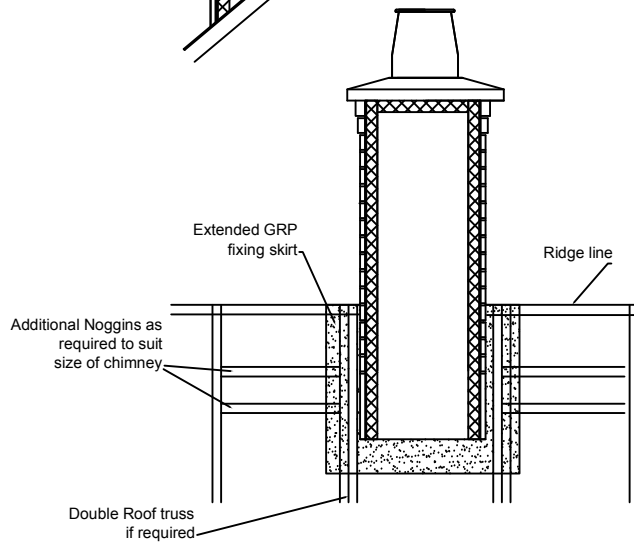

Mono pitch Chimney Design

Finished view along ridge

Section view along ridge

Sectional view showing construction

Section view from front/rear

Finished view from front/rear

Project:	
Project / Dwg N	
Date	Rev
Scale nts	
Unit 16 Oakwood Road Oak Tree Business Park Mansfield Nottinghamshire NG18 3HQ Tel: 01623 621581 Fax: 01623 621215 Email: sales@banburyinnovations.co.uk www.banburyinnovations.co.uk <small>Company registration 6880545 VAT number 971 9154 92</small>	