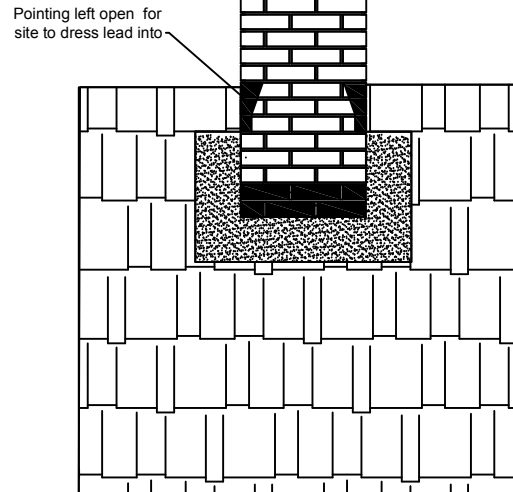

Mono pitch Chimney Design

Finished view along ridge

Section view along ridge

Sectional view showing construction

Section view from front/rear

Finished view from front/rear

Project:	
Project / Dwg N	
Date	Rev
Scale nts	
Unit 16 Oakwood Road Oak Tree Business Park Mansfield Nottinghamshire NG18 3HQ Tel: 01623 621581 Fax: 01623 621215 Email: sales@banburyinnovations.co.uk www.banburyinnovations.co.uk <small>Company registration 6880545 VAT number 971 9154 92</small>	