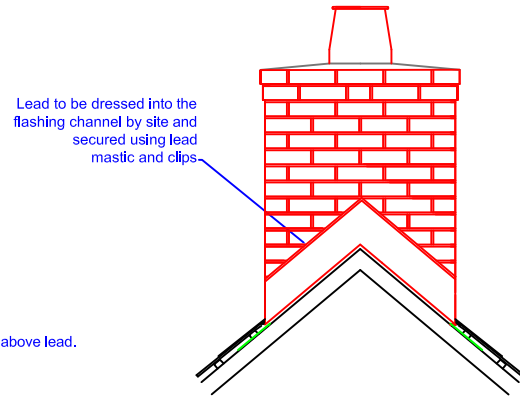

Gable End Chimney Design

Section view along ridge

Finished view along ridge

Section view from front/rear

Finished view from front/rear

Sectional view showing Sub Frame construction

Project:	
Project / Dwg No	
Date	Rev
Scale	Dwg by
nts	
Unit 16 Oakwood Road Oak Tree Business Park Mansfield Nottinghamshire NG18 3HQ Tel: 01623 621581 Fax: 01623 621215 Email: sales@banburyinnovations.co.uk www.banburyinnovations.co.uk <small>Company registration 6880545 VAT number 971 9154 92</small>	