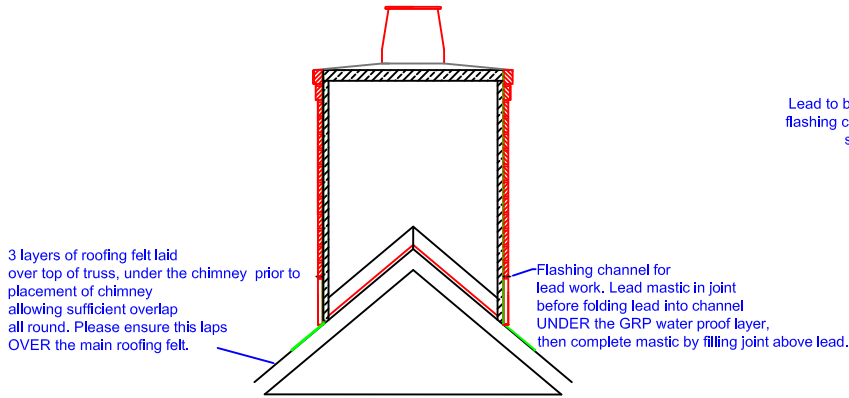

Gable End Chimney Design

Section view along ridge

Finished view along ridge

Section view from front/rear

Finished view from front/rear

Sectional view showing Sub Frame construction

Project:	
Project / Dwg No	
Date	Rev
Scale	Dwg by
nts	
Unit 16 Oakwood Road Oak Tree Business Park Mansfield Nottinghamshire NG18 3HQ Tel: 01623 621581 Fax: 01623 621215 Email: sales@banburyinnovations.co.uk www.banburyinnovations.co.uk <small>Company registration 6880545 VAT number 971 9154 92</small>	