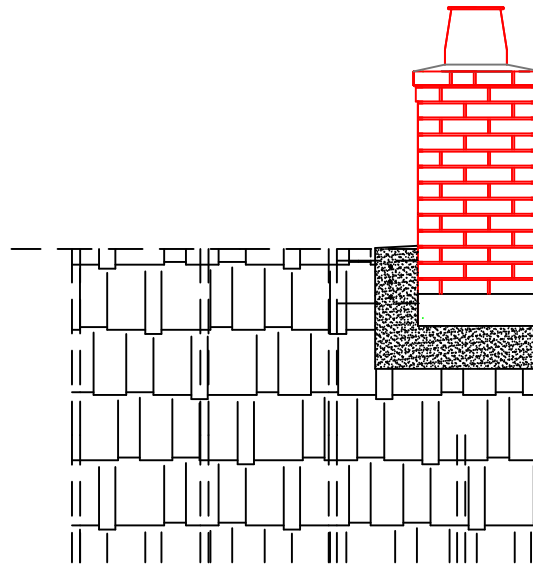

Gable End Chimney Design

Section view along ridge

Finished view along ridge

Section view from front/rear

Finished view from front/rear

Sectional view showing Sub Frame construction

Project:	
Project / Dwg No	
Date	Rev
Scale	Dwg by
nts	
Unit 16 Oakwood Road Oak Tree Business Park Mansfield Nottinghamshire NG18 3HQ Tel: 01623 621581 Fax: 01623 621215 Email: sales@banburyinnovations.co.uk www.banburyinnovations.co.uk <small>Company registration 6880545 VAT number 971 9154 92</small>	