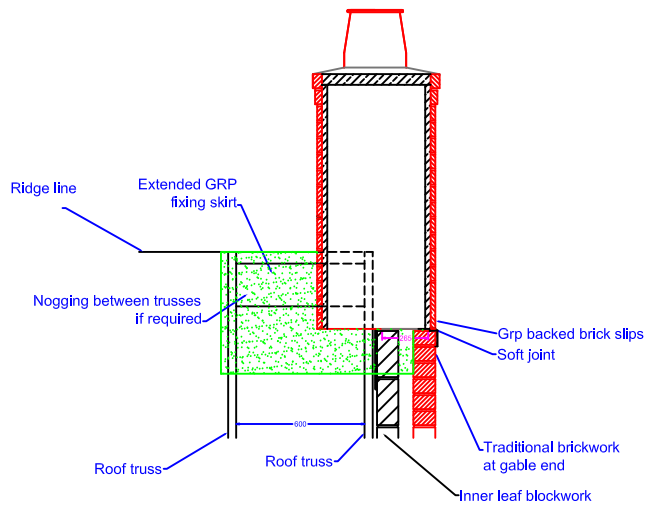

Gable End Chimney Design

Section view along ridge

Finished view along ridge

Section view from front/rear

Finished view from front/rear

Sectional view showing Sub Frame construction

Project:	
Project / Dwg No	
Date	Rev
Scale	Dwg by
nts	
Unit 16 Oakwood Road Oak Tree Business Park Mansfield Nottinghamshire NG18 3HQ Tel: 01623 621581 Fax: 01623 621215 Email: sales@banburyinnovations.co.uk www.banburyinnovations.co.uk <small>Company registration 6880545 VAT number 971 9154 92</small>	