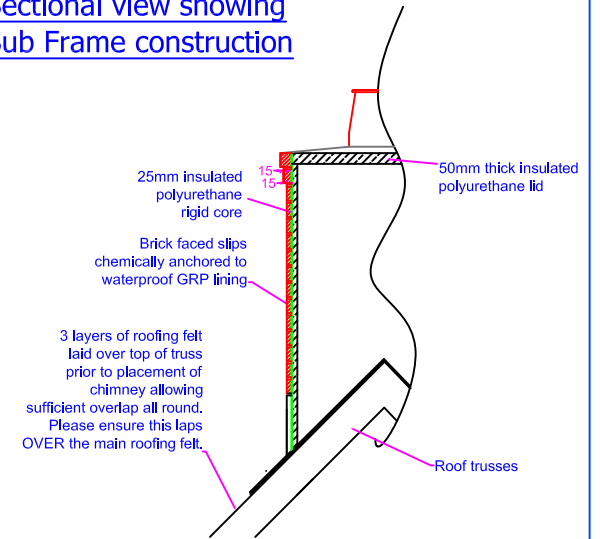

Gable End Chimney Design

Section view along ridge

Finished view along ridge

Section view from front/rear

Finished view from front/rear

Sectional view showing Sub Frame construction

Project:	
Project / Dwg No	
Date	Rev
Scale	Dwg by
nts	
Unit 16 Oakwood Road Oak Tree Business Park Mansfield Nottinghamshire NG18 3HQ Tel: 01623 621581 Fax: 01623 621215 Email: sales@banburyinnovations.co.uk www.banburyinnovations.co.uk <small>Company registration 6880545 VAT number 971 9154 92</small>	