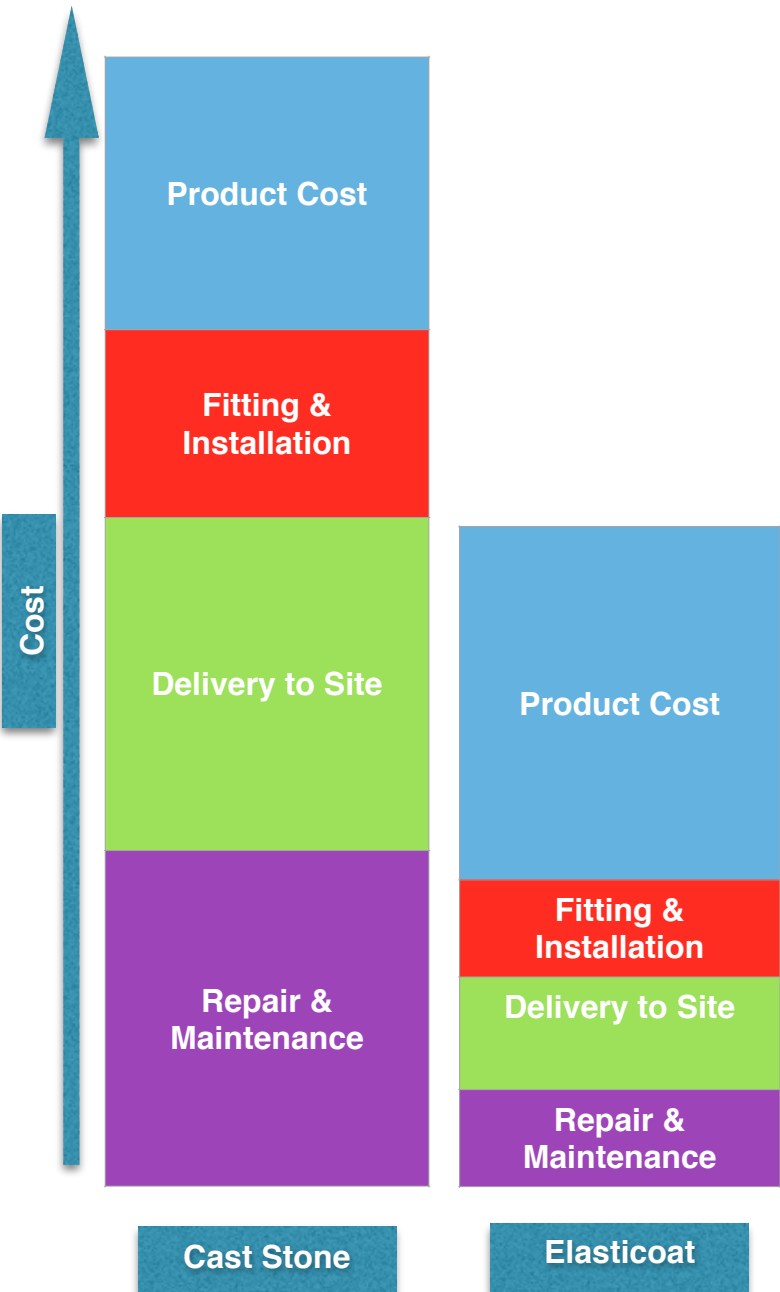

Elasticoat is cost effective when compared to Cast Stone

- Looks & feels like real stone
- Easy invisible repair; A simple respray/ touch up if required
- Environmentally friendly
- Lightweight; easy to move and install
- Long lasting, robust & removes weight restriction problems
- Available in many colours
- Reduces reliance on natural resources
- Cost effective alternative to cast & natural stone
- No need for skilled trades and easy to apply
- Easy to store & transport
- No heavy lifting equipment required
- Increases the perceived value of your building