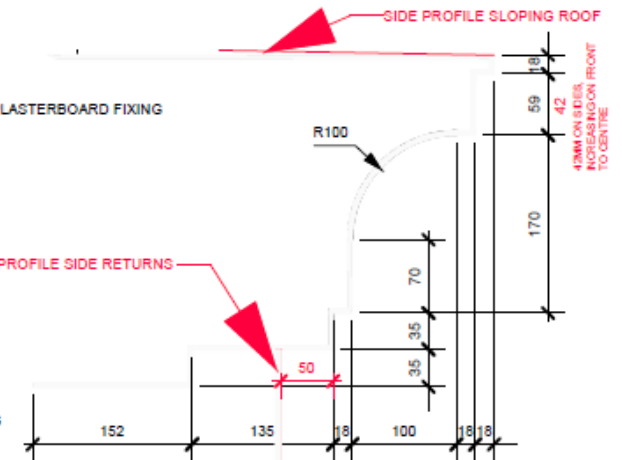

ROOF SLOPES APPROX 1 DEGREE

SIDE PROFILE SIDE RETURNS

NOTES:
ALL EDGES & CORNERS TO HAVE APPROX 3MM RADIUS.
IF ANY DIMENSIONS ARE UNCLEAR, PLEASE DO NOT SCALE, ASK FOR THE DIMENSION.
RAFTERS, PLASTERBOARD, WINDOWS, INSTALLATION AND LEADWORK ALL BY OTHERS

**Banbury Innovations
Southern Ltd.**

Client:	Drawing No.:
Job:	SMALL DORMER WINDOW
Title:	Colour & Finish, Lead Grey, Smooth Matt
Scale:	Revisions:
Date:	
Drawn by:	

DETAIL OF LEAD ROLL: SCALE 1:5@A3

SECTION C-C': SCALE 1:5@A3