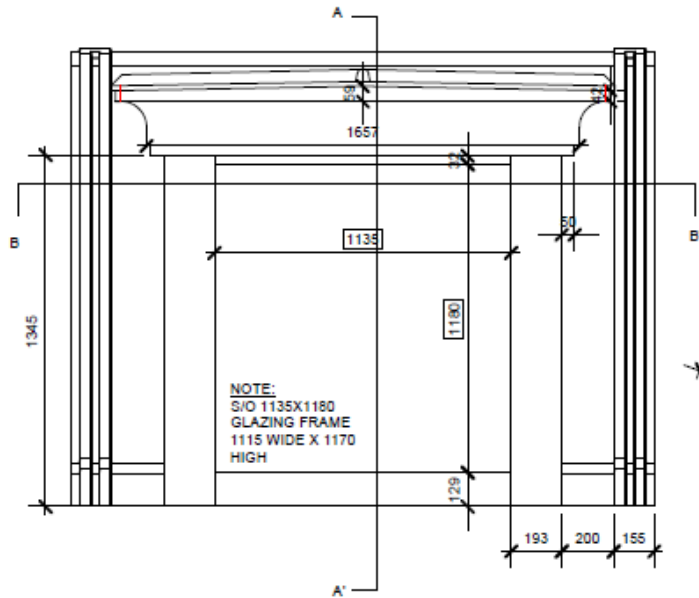

ROOF SLOPES APPROX 1 DEGREE

SIDE PROFILE SIDE RETURNS

NOTES:
ALL EDGES & CORNERS TO HAVE APPROX 3MM RADIUS.
IF ANY DIMENSIONS ARE UNCLEAR, PLEASE DO NOT SCALE, ASK FOR THE DIMENSION.
RAFTERS, PLASTERBOARD, WINDOWS, INSTALLATION AND LEADWORK ALL BY OTHERS

**Banbury Innovations
Southern Ltd.**

Client:	Drawing No.:
Job:	SMALL DORMER WINDOW
Title:	Colour & Finish, Lead Grey, Smooth Matt
Scale:	Revisions:
Date:	
Drawn by:	

DETAIL OF LEAD ROLL: SCALE 1:5@A3

SECTION C-C': SCALE 1:5@A3