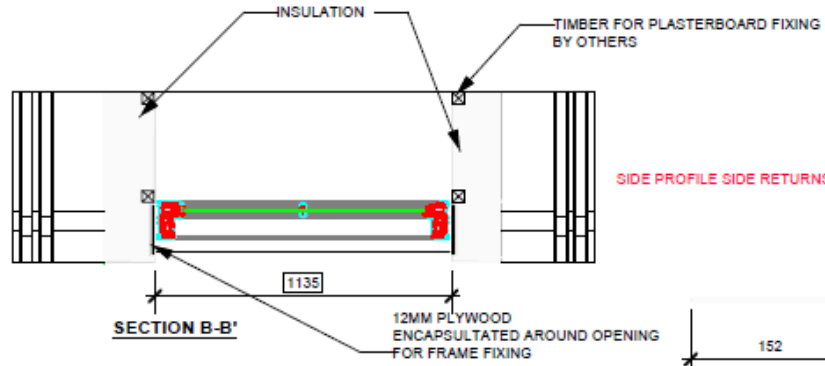

ROOF SLOPES APPROX 1 DEGREE

SIDE PROFILE SIDE RETURNS

NOTES:
ALL EDGES & CORNERS TO HAVE APPROX 3MM RADIUS.
IF ANY DIMENSIONS ARE UNCLEAR, PLEASE DO NOT SCALE, ASK FOR THE DIMENSION.
RAFTERS, PLASTERBOARD, WINDOWS, INSTALLATION AND LEADWORK ALL BY OTHERS

**Banbury Innovations
Southern Ltd.**

Client:	Drawing No.:
Job:	SMALL DORMER WINDOW
Title:	Colour & Finish, Lead Grey, Smooth Matt
Scale:	Revisions:
Date:	
Drawn by:	

DETAIL OF LEAD ROLL: SCALE 1:5@A3

SECTION C-C': SCALE 1:5@A3