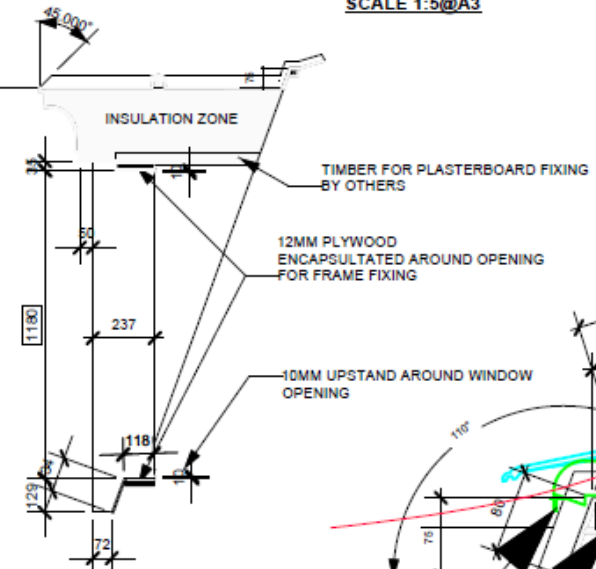

ROOF SLOPES APPROX 1 DEGREE

SIDE PROFILE SIDE RETURNS

NOTES:
ALL EDGES & CORNERS TO HAVE APPROX 3MM RADIUS.
IF ANY DIMENSIONS ARE UNCLEAR, PLEASE DO NOT SCALE, ASK FOR THE DIMENSION.
RAFTERS, PLASTERBOARD, WINDOWS, INSTALLATION AND LEADWORK ALL BY OTHERS

**Banbury Innovations
Southern Ltd.**

Client:	Drawing No.:
Job:	SMALL DORMER WINDOW
Title:	Colour & Finish, Lead Grey, Smooth Matt
Scale:	Revisions:
Date:	
Drawn by:	

DETAIL OF LEAD ROLL: SCALE 1:5@A3

SECTION C-C': SCALE 1:5@A3