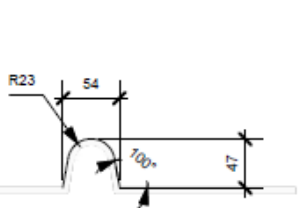

ROOF SLOPES APPROX 1 DEGREE

SIDE PROFILE SIDE RETURNS

NOTES:
ALL EDGES & CORNERS TO HAVE APPROX 3MM RADIUS.
IF ANY DIMENSIONS ARE UNCLEAR, PLEASE DO NOT SCALE, ASK FOR THE DIMENSION.
RAFTERS, PLASTERBOARD, WINDOWS, INSTALLATION AND LEADWORK ALL BY OTHERS

**Banbury Innovations
Southern Ltd.**

Client:	Drawing No.:
Job:	SMALL DORMER WINDOW
Title:	Colour & Finish, Lead Grey, Smooth Matt
Scale:	Revisions:
Date:	
Drawn by:	

DETAIL OF LEAD ROLL: SCALE 1:5@A3

SECTION C-C': SCALE 1:5@A3