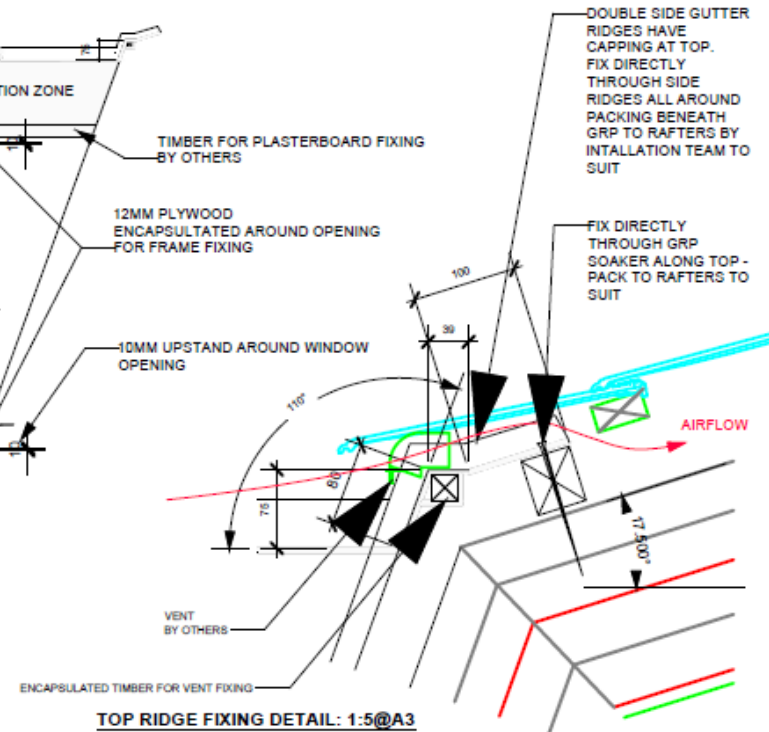

ROOF SLOPES APPROX 1 DEGREE

SIDE PROFILE SIDE RETURNS

NOTES:
ALL EDGES & CORNERS TO HAVE APPROX 3MM RADIUS.
IF ANY DIMENSIONS ARE UNCLEAR, PLEASE DO NOT SCALE, ASK FOR THE DIMENSION.
RAFTERS, PLASTERBOARD, WINDOWS, INSTALLATION AND LEADWORK ALL BY OTHERS

**Banbury Innovations
Southern Ltd.**

Client:	Drawing No.:
Job:	SMALL DORMER WINDOW
Title:	Colour & Finish, Lead Grey, Smooth Matt
Scale:	Revisions:
Date:	
Drawn by:	

DETAIL OF LEAD ROLL: SCALE 1:5@A3

SECTION C-C': SCALE 1:5@A3