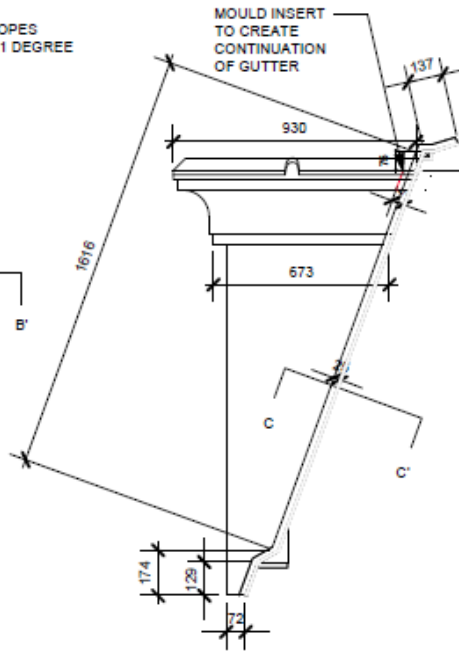

ROOF SLOPES APPROX 1 DEGREE

SIDE PROFILE SIDE RETURNS

NOTES:
ALL EDGES & CORNERS TO HAVE APPROX 3MM RADIUS.
IF ANY DIMENSIONS ARE UNCLEAR, PLEASE DO NOT SCALE, ASK FOR THE DIMENSION.
RAFTERS, PLASTERBOARD, WINDOWS, INSTALLATION AND LEADWORK ALL BY OTHERS

**Banbury Innovations
Southern Ltd.**

Client:	Drawing No.:
Job:	SMALL DORMER WINDOW
Title:	Colour & Finish, Lead Grey, Smooth Matt
Scale:	Revisions:
Date:	
Drawn by:	

DETAIL OF LEAD ROLL: SCALE 1:5@A3

SECTION C-C': SCALE 1:5@A3