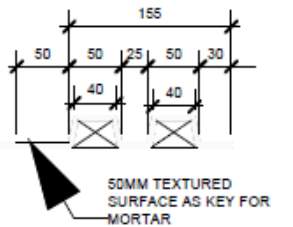

ROOF SLOPES APPROX 1 DEGREE

SIDE PROFILE SIDE RETURNS

NOTES:
ALL EDGES & CORNERS TO HAVE APPROX 3MM RADIUS.
IF ANY DIMENSIONS ARE UNCLEAR, PLEASE DO NOT SCALE, ASK FOR THE DIMENSION.
RAFTERS, PLASTERBOARD, WINDOWS, INSTALLATION AND LEADWORK ALL BY OTHERS

**Banbury Innovations
Southern Ltd.**

Client:	Drawing No.:
Job:	SMALL DORMER WINDOW
Title:	Colour & Finish, Lead Grey, Smooth Matt
Scale:	Revisions:
Date:	
Drawn by:	

DETAIL OF LEAD ROLL: SCALE 1:5@A3

SECTION C-C': SCALE 1:5@A3